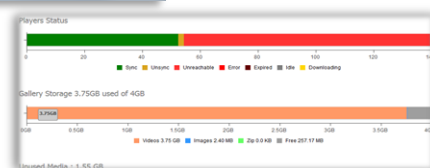

The DSA Player is a fit for purpose commercial Android platform preloaded with the DSA Player Manager and Digital Signage Player Apps.

- Register device with the DSA Service
- Default playlist downloads and starts
- Access DSA Service from any browser
- Upload your pictures, videos, HTML
- Create playlists and target at devices
- Manage 100's or 1000's of devices
- Remote Software Update, metrics, control
- Leverage in-store screens
- Promote product messages
- Video, pictures and HTML5
- Create a nationwide channel
- Cost effective asset use
- DS or Kiosk Mode
- Lifetime perpetual licence

Management of a large estate of players is easy using the DSA Cloud Service. Players connect using WIFI, Ethernet or 3G (optional internal modem required) to the Cloud. Once registered to the DSA Cloud Service, players can be centrally monitored and controlled using an intuitive user interface. Users can access the DSA Cloud Service from anywhere using any PC, MAC or Tablet browser – there is no software to install.

Detailed player metrics, Real time player snapshot, Player Control.

Easy to build playlists, set durations, re-order, transitions, start and end time/date, day-part control.

Player status overview

Specifications