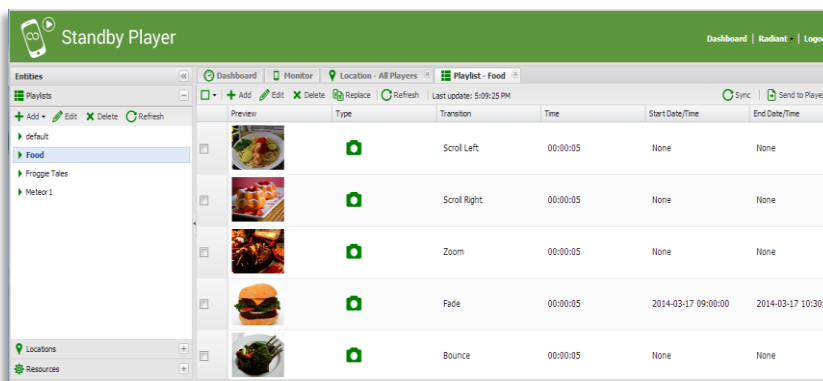

DSA P2 Player

Digital Signage for Android Platforms

DSA is a product family based on a Cloud service and Android Player Devices. DSA comprises a platform independent Content Management Service (CMS) hosted in the Cloud and a Player App.

The DSA Player is a fit for purpose commercial Android platform preloaded with the DSA Player Manager and Digital Signage Player Apps.

- Register device with the DSA Service
- Default playlist downloads and starts
- Access DSA Service from any browser
- Upload your pictures, videos, HTML
- Create playlists and target at devices
- Manage 100's or 1000's of devices
- Remote Software Update, metrics, control
- Leverage in-store screens
- Promote product messages
- Video, pictures and HTML5
- Create a nationwide channel
- Cost effective asset use
- DS or Kiosk Mode
- Lifetime perpetual licence

Management of a large estate of players is easy using the DSA Cloud Service. Players connect using WIFI, Ethernet or 3G (optional internal modem required) to the Cloud. Once registered to the DSA Cloud Service, players can be centrally monitored and controlled using an intuitive user interface. Users can access the DSA Cloud Service from anywhere using any PC, MAC or Tablet browser – there is no software to install.

Detailed player metrics, Real time player snapshot, Player Control.

Easy to build playlists, set durations, re-order, transitions, start and end time/date, day-part control.

Player status overview

Specifications