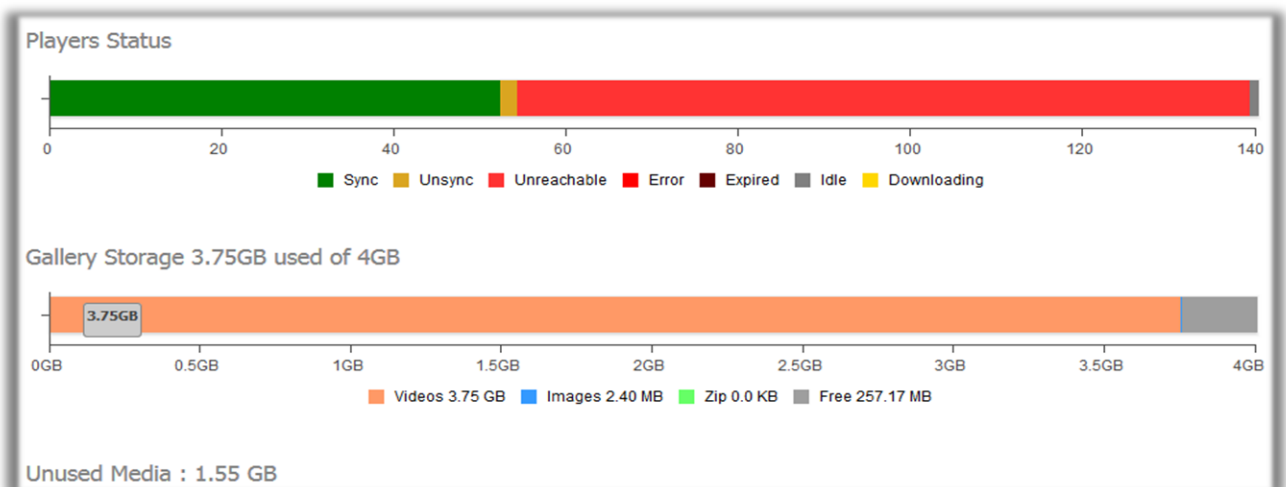

Cloud Network Signage Solution for Android Devices

- Access DSA Service from any browser
- Upload pictures, videos or HTML5 content
- Create playlists and target devices
- Manage 100's or 1000's of devices
- Interactive Kiosk Support
- SaaS or perpetual player licences
- Lifetime software support
- Cost effective solution
- Intuitive user interface
- User management control
- Configurable UI (branding)
- Player control & monitoring
- Media Gallery management
- Straightforward playlist structure
- Flexible content scheduling
- Remote player software upgrade

Android Mobile Phones, Tablets, Players or Smart Screens with the DSA Player App can connect using WIFI 3G/4G or Ethernet to the Cloud. Once registered to the DSA Cloud Service, devices can be centrally monitored and controlled using DSA's intuitive user interface. Users can access the DSA Cloud Service with any web browser.